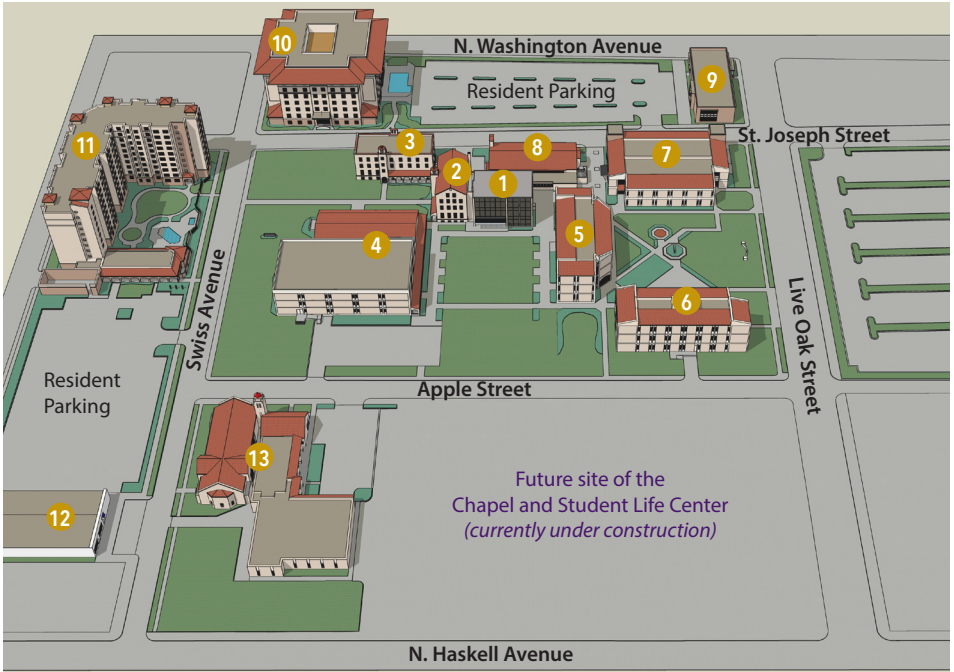

DALLAS THEOLOGICAL SEMINARY

- | | | | |
|--------------------------------------|---|-----------------------------------|---|
| Horner Administration Building . . . | ① | Stearns Hall | ③ |
| Campbell Academic Center | ⑦ | Swiss Tower Apartments | ⑪ |
| Chafer Chapel (closed) | ⑧ | Turpin/Mosher Libraries | ④ |
| Davidson Hall | ② | Todd Academic Building | ⑤ |
| Distribution Center | ⑫ | Washington Hall Apartments . . . | ⑩ |
| Hendricks Center | ⑨ | Walvoord Student Center | ⑥ |
| Mitchell Ministries Center | ⑬ | | |