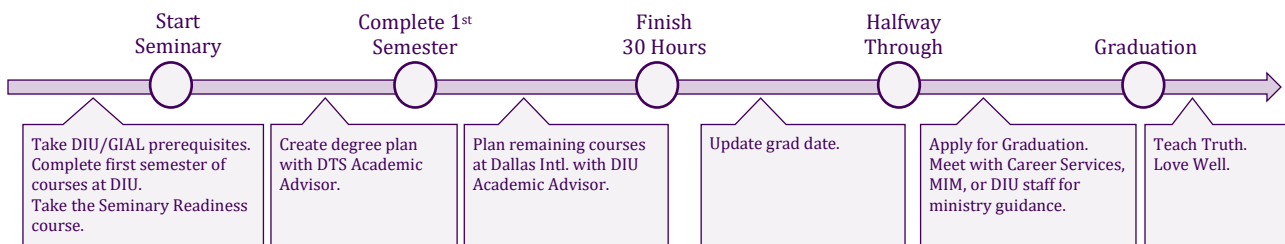

Fall		👤	📖	Spring		👤	📖	Summer		👤	📖
Year 1 DTS	NT5101	Elements of Greek I	3		NT5102	Elements of Greek II	3		*BE5315 is offered in the fall semester of even numbered years. - MIM5540 is a fall only course. - HT5200 is a 3-credit hour course but is only required for 2-hours in the MABEL.			
	OT5101	Elements of Hebrew I	3		OT5102	Elements of Hebrew II	3					
	BE5315	Bible Manners and Customs*	3		BE5101	Bible Study Methods	3					
	MIM5540	Applied Biblical Contextualization	3		BE5102	OT History I (or BE5107)	3					
	SF5145-1	Spiritual Formation			SF5145-2	Spiritual Formation						
	Total			12	Total			12				
Year 2 DTS	NT5103	Intermediate Greek	3		NT5104	NT Exegesis	3					
	OT5103	Hebrew Exegesis	3		OT5104	Hebrew Exegesis II	3					
	ST5101	Theological Method	3		HT5200	History of Doctrine	2					
	BE5104	OT Prophets (or BE5106)	3									
	Total			12	Total			8	Total			
Year 3 Dallas Intl.	AL5207	Field Data Management	2		AL5315	Semantics and Pragmatics	3		**AA5151 not required for MABEL. This course and an additional 3-hour DIU elective with comprehensive exams are required for the MA in Applied Linguistics at Dallas Intl.			
	AL5406	Field Methods & Linguistic	4		AL5316	Theory & Practice of Transl.	3					
	AL5312	Discourse Analysis	3		AA5151	Cross-Cultural Teaching Seminar**	1					
		Elective (DIU/GIAL)	3									
	Total			12	Total			7	Total			

Registration:	Spring/Winter: Summer: Fall:	October 1 - Nov 1 March 1 - April 1 June 1 - July 1
Scholarships:	Spring 2022: 2022-2023:	Sep 1 - Oct 1 April 1 - May 1