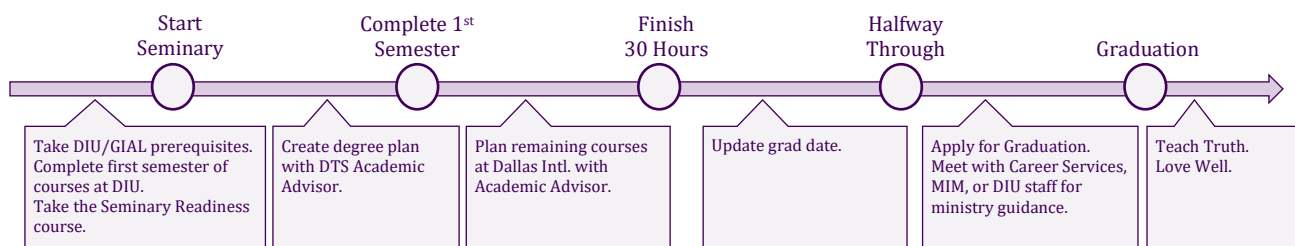

Fall			Spring			Summer		
Year 1 Dallas Intl.	Dallas Intl. University (DIU) prerequisites (if needed).			AL5207	Field Data Management	2			
	15 undergraduate credit hours (4 courses). Prerequisites cannot be completed in one semester.			AL5406	Field Methods & Linguistic	4			
				AL5312	Discourse Analysis	3			
					Elective (DIU/GIAL)	3			
					Total	12		Total	
Year 2 DTS	NT5101	Elements of Greek I	3	NT5102	Elements of Greek II	3	*BE5315 is offered in the fall semester of even numbered years. - MIM5540 is a fall only course. - HT5200 is a 3-credit hour course but is only required for 2-hours in the MABEL.		
	OT5101	Elements of Hebrew I	3	OT5102	Elements of Hebrew II	3			
	BE5315	Bible Manners and Customs*	3	BE5101	Bible Study Methods	3			
	MIM5540	Applied Biblical Contextualization	3	BE5102	OT History I (or BE5107)	3			
	SF5145-1	Spiritual Formation		SF5145-2	Spiritual Formation				
		Total	12		Total	12			
Year 3 DTS	NT5103	Intermediate Greek	3	NT5104	NT Exegesis	3			
	OT5103	Hebrew Exegesis	3	OT5104	Hebrew Exegesis II	3			
	ST5101	Theological Method	3	HT5200	History of Doctrine	2			
	BE5104	OT Prophets (or BE5106)	3						
		Total	12		Total	8	Total		
Year 4 Dallas Intl.	AL5315	Semantics and Pragmatics	3				**AA5151 not required for MABEL. This course and an additional 3-hour DIU elective with comprehensive exams is required for the MA in Applied Linguistics at Dallas Intl.		
	AL5316	Theory & Practice of Translation	3						
	AA5151	Cross-Cultural Teaching Seminar**	1						
		Total	7		Total			Total	

Registration:	Spring/Winter: Summer: Fall:	October 1 - Nov 1 March 1 - April 1 June 1 - July 1
Scholarships:	Spring 2022: 2022-2023:	Sep 1 - Oct 1 April 1 - May 1